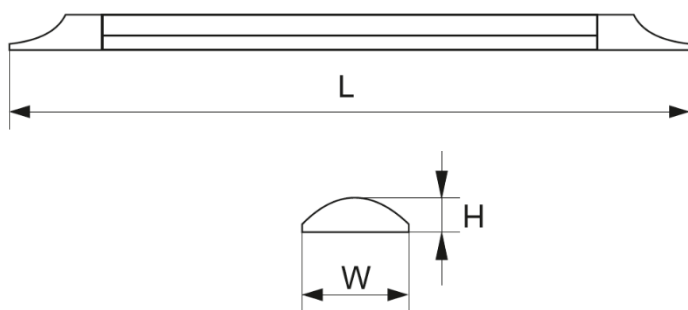

EL[®]MARK

The Brand of Electricity

REMY LUMINAIRE

GENERAL INFORMATION »

- ∴ Power: 18W; 36W
- ∴ Input voltage: 220-240V
- ∴ LED driver: mounted in the body
- ∴ Colour temp.: 4000K
- ∴ Light source: SMD2835
- ∴ Colour rendering index: Ra≥80
- ∴ Beam angle: 115°
- ∴ Average Lifetime: 15 000h
- ∴ Switch on/off: >20 000
- ∴ Body: PP+PC
- ∴ Colour of the body: White
- ∴ Installation: Surface mounting
- ∴ Protection against dust and moisture: IP40

DIMENSIONS »

Model	Length (mm)	Width (mm)	Height (mm)
18W	600	75	46
36W	1200	75	46

ADDITIONAL INFORMATION »

stell lighting solutions **9XREMY18LED**

This luminaire contains built-in LED lamps.

A++ } **L**

A+ } **E**